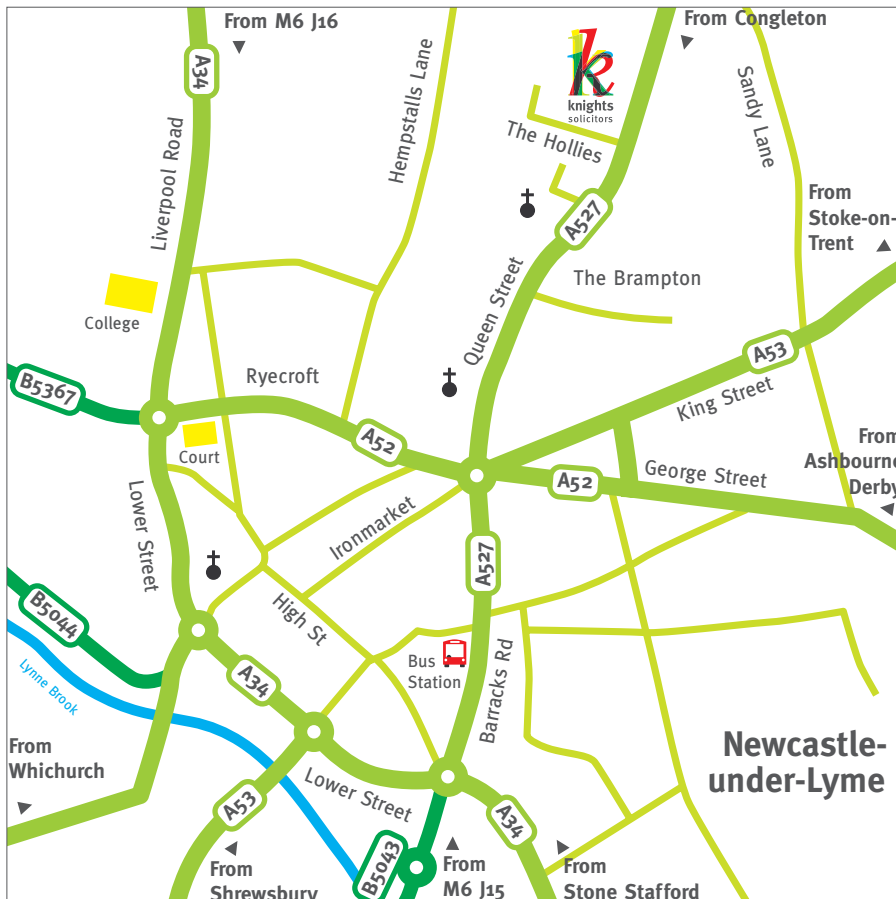

find us...

Knights solicitors llp
The Brampton
Newcastle-under-Lyme
Staffordshire
ST5 0QW
T 01782 619225
W knightsllp.co.uk

From the M6 / The South

- Exit the M6 at junction 15 (signed Stoke-on-Trent, Newcastle & A500).
- At the roundabout turn left onto the A519 (Clayton Road).
- Continue straight over two roundabouts.
- Stay on this road for approx 1 mile, follow the road right onto the B5043, past morrison's on the left.
- At the next roundabout take the third exit onto the A527.
- Continue straight ahead at the next roundabout on to Queen Street.
- Continue for a further 1/4 mile, where you will find Knights on the left hand side.

From the M6 / The North

- Exit the M6 at junction 16 (signed Stoke-on-Trent, Newcastle & A500).
- Leave the A500 via the sliproad signposted for the A34.
- At the roundabout take the fourth exit onto the A34 following signs for Newcastle.
- Continue straight over three roundabouts.
- At the fourth roundabout take the first exit onto the A52.
- Take the first exit at the next roundabout onto the A527 Queen Street.
- Continue for a further 1/4 mile, where you will find Knights on the left hand side.